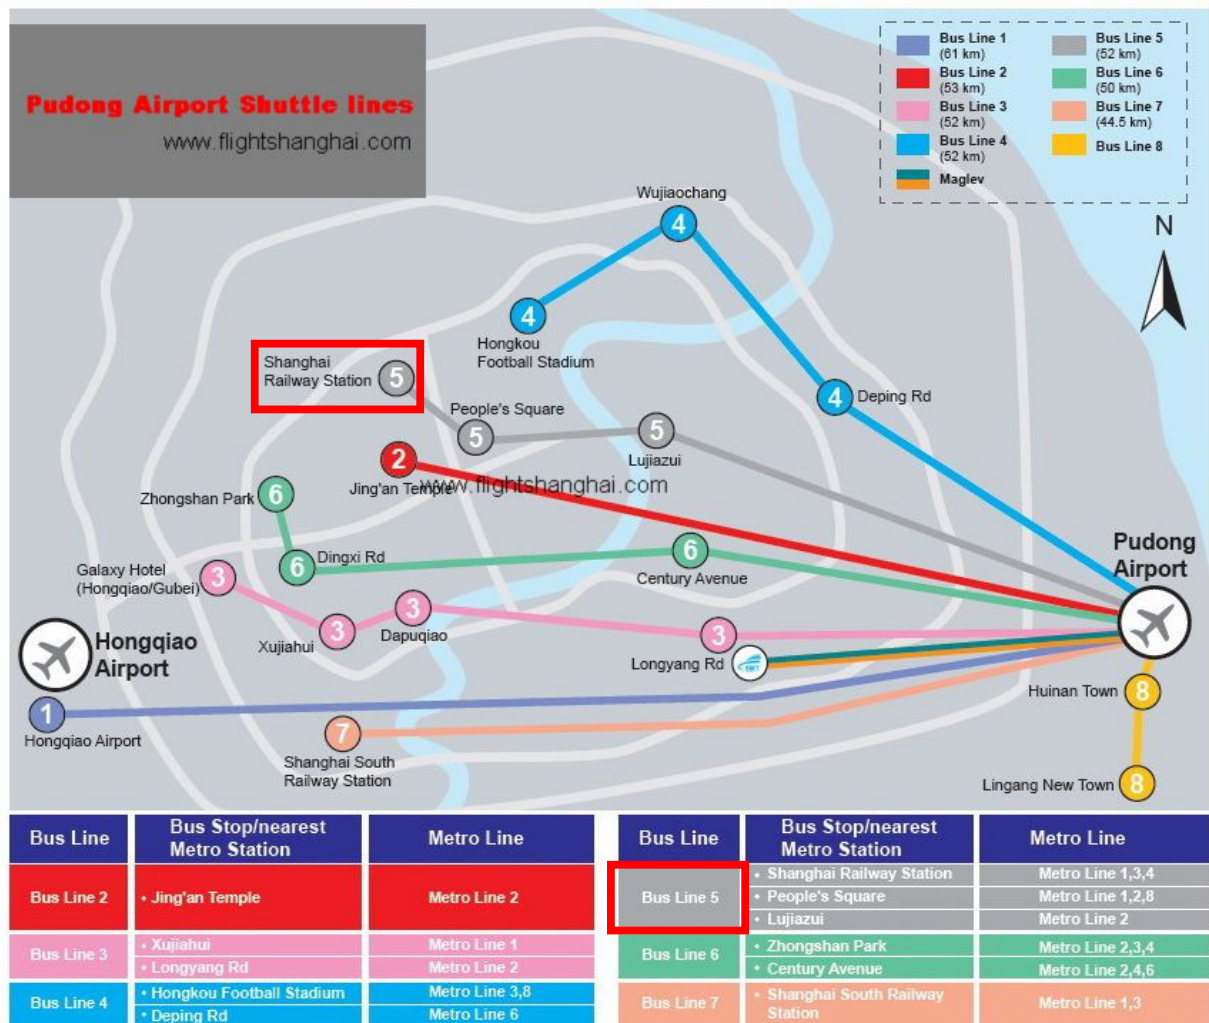

我要乘坐机场 5 号线到上海火车站，谢谢！

First, you take the Airport bus Line 5 to its end station "Shanghai Railway Station" (about 70 mins, bus price: 22 RMB).

Then you need to take taxi after getting off from the bus at its end station. (About 11 KM from Shanghai Railway Station, which is the end station of Airport bus Line 5). You can show the map in the next page to the taxi driver.

Please drive me to “Shanghai Daxue Baoshan Xiaoku Lehu Xinlou Hotel”

请送我到：上海大学宝山校区乐乎新楼宾馆

上海市宝山区锦秋路 716 号（上海大学宝山校区北门）

电话：86-21-66133688 传真：86-21-66133688